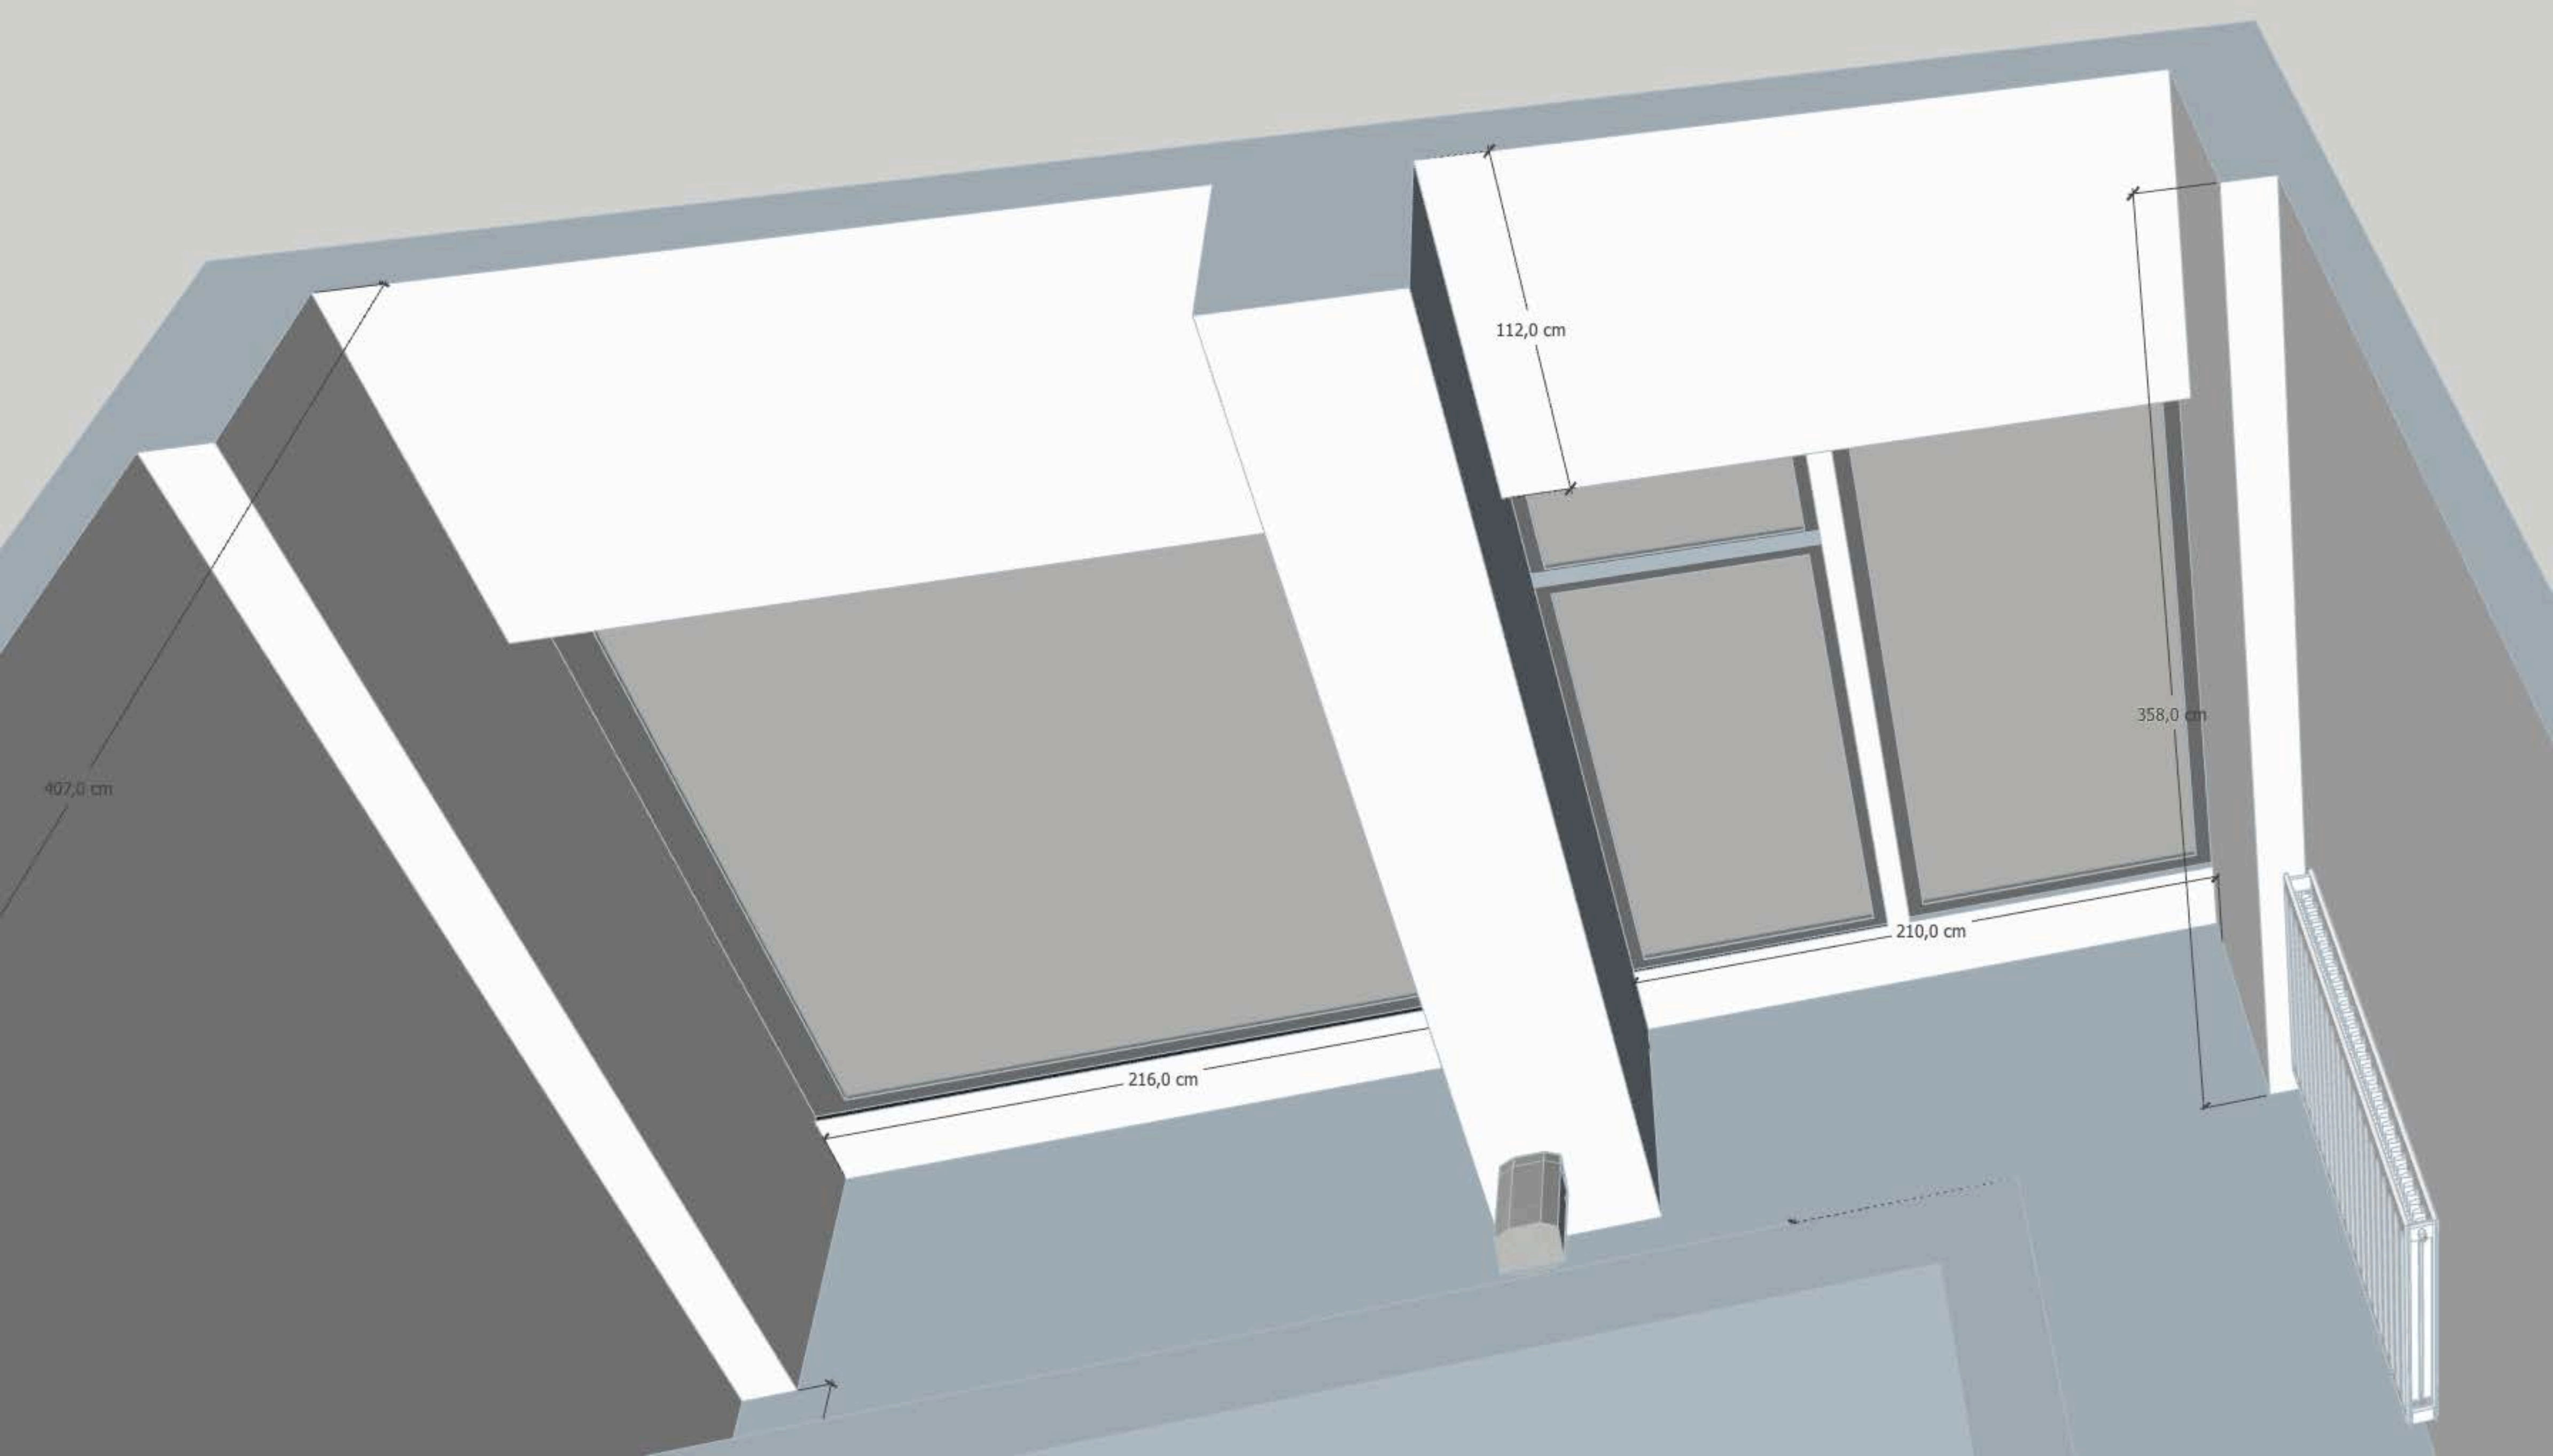

CENTRALE
FOR CONTEMPORARY ART

359,0 cm

250,2 cm

100,8 cm

81,0 cm

194,4 cm

539,0 cm

CENTRALE
FOR CONTEMPORARY ART

407,0 cm

112,0 cm

358,0 cm

210,0 cm

216,0 cm

310,0 cm

358,0 cm

407,0 cm

370,0 cm

52,0 cm

47,9 cm

CENTRALE
FOR CONTEMPORARY ART

Zone
sortie de
secours
Non
exploitable