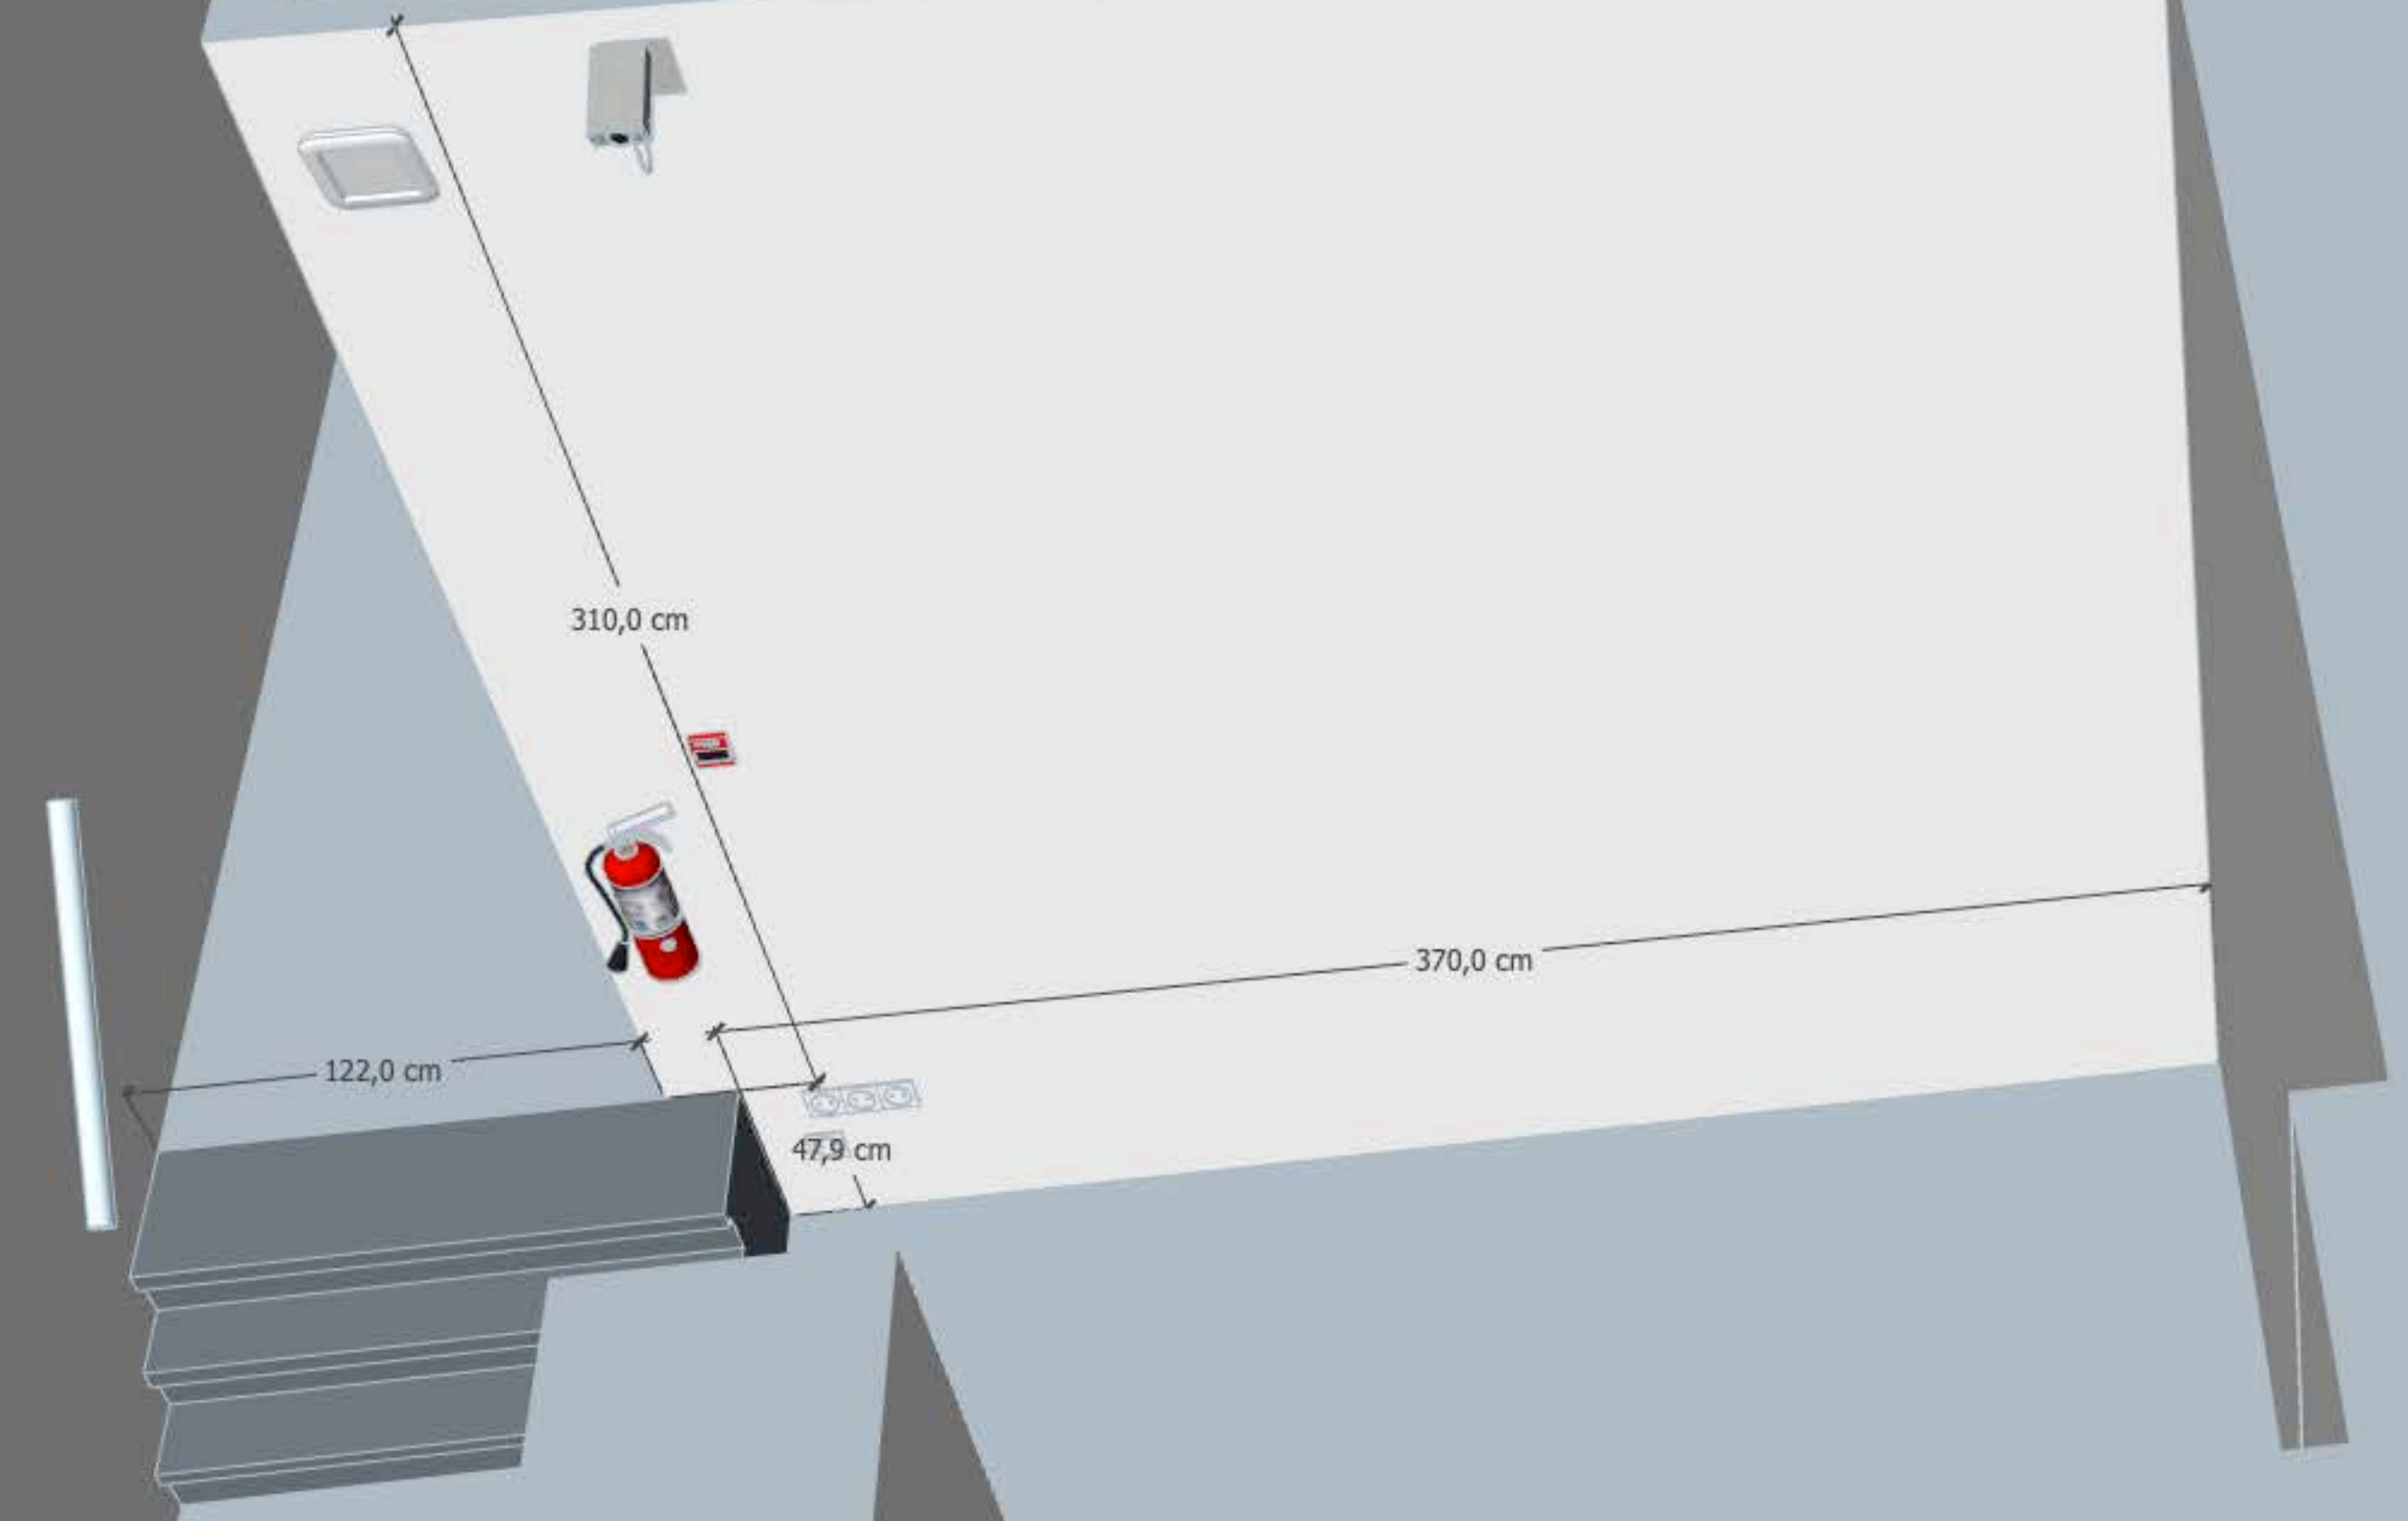

CENTRALE
FOR CONTEMPORARY ART

359,0 cm

250,2 cm

100,8 cm

81,0 cm

194,4 cm

539,0 cm

CENTRALE
FOR CONTEMPORARY ART

407,0 cm

112,0 cm

358,0 cm

210,0 cm

216,0 cm

310,0 cm

358,0 cm

407,0 cm

370,0 cm

52,0 cm

47,9 cm

CENTRALE
FOR CONTEMPORARY ART

Zone
sortie de
secours
Non
exploitable